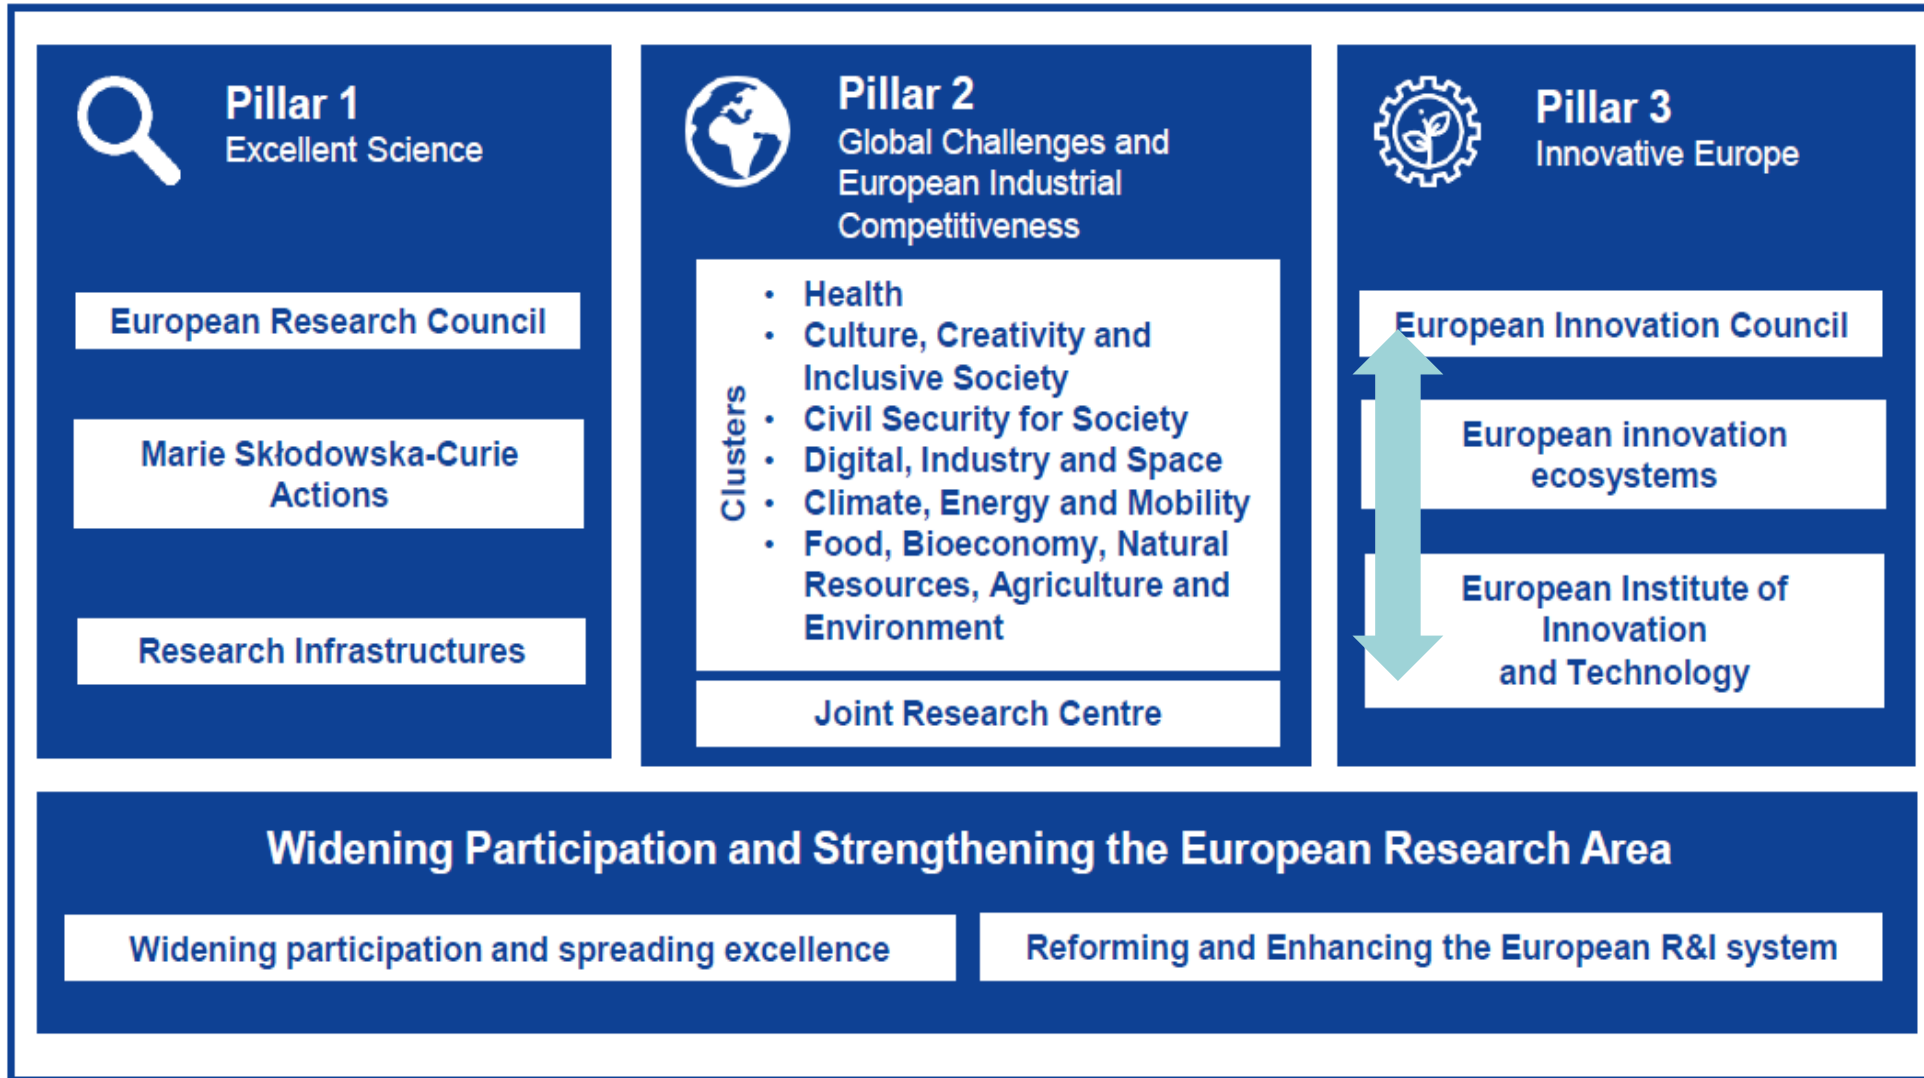

**European Institute of Innovation and Technology (EIT)**

# **Portuguese participation in EIT KICs**

**Alexandre Marques**

National Representative EIT

National Delegate and NCP Legal and Financial Issues, EIC and  
EIT

11th March 2021

# EIT in Horizon Europe

Similar rules for participation